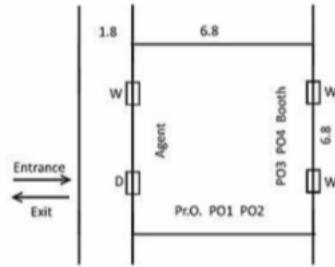

கையொப்பம்

Nazri Naksha

Google Map View

Polling Station Building Front View

Polling Station Front View

Cad View

CAD DRAWING

P.S.No.36 Lat. 11° 33' 08.471" N
Long. 77° 47' 31.664" E