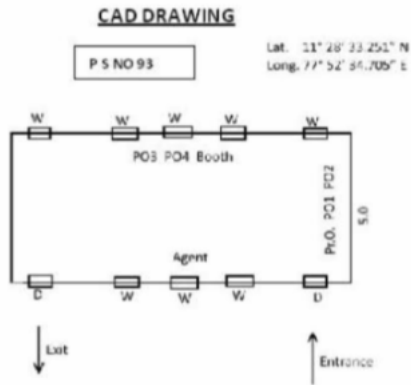

Nazri Naksha

Google Map View

Polling Station Building Front View

Polling Station Front View

Cad View

Key MAP View