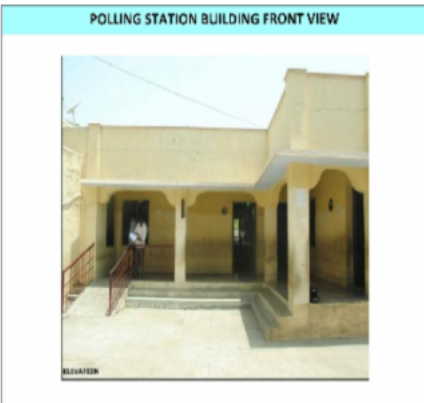

Polling Station Building Front View

Polling Station Front View