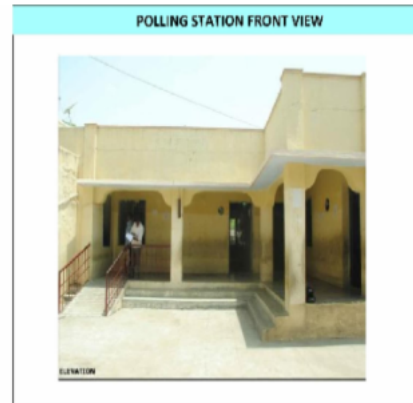

Polling Station Building Front View

Polling Station Front View