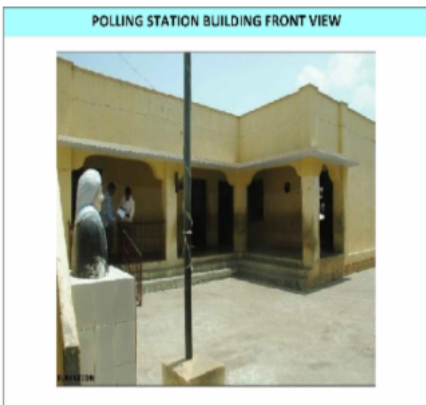

Polling Station Building Front View

Polling Station Front View