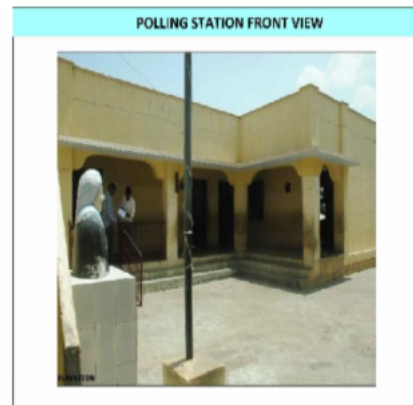

Polling Station Building Front View

Polling Station Front View