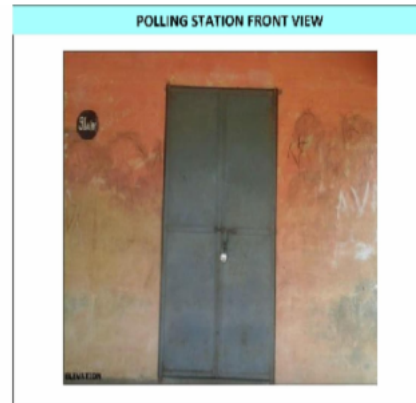

Polling Station Building Front View

Polling Station Front View