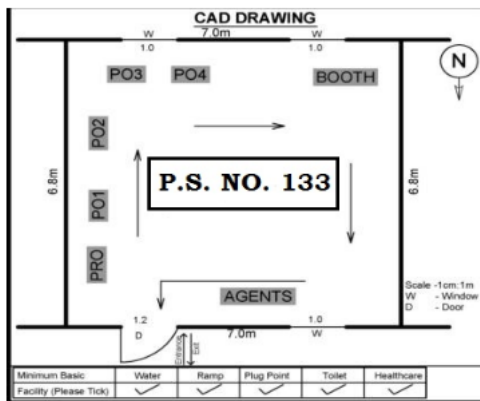

Nazri Naksha

Google Map View

Polling Station Building Front View

Polling Station Front View

Cad View

Key MAP View