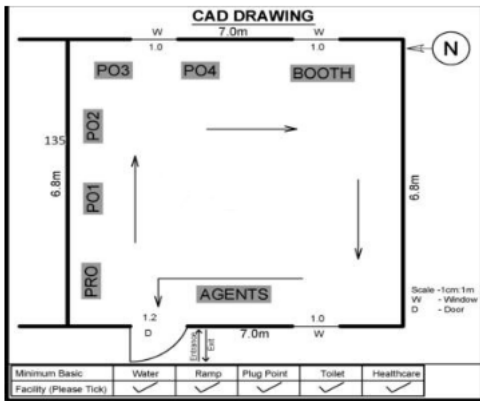

Nazri Naksha

Google Map View

Polling Station Building Front View

Polling Station Front View

Cad View

Key MAP View