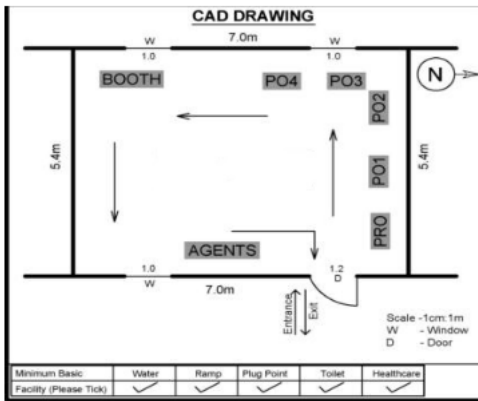

Nazri Naksha

Google Map View

Polling Station Building Front View

Polling Station Front View

Cad View

Key MAP View