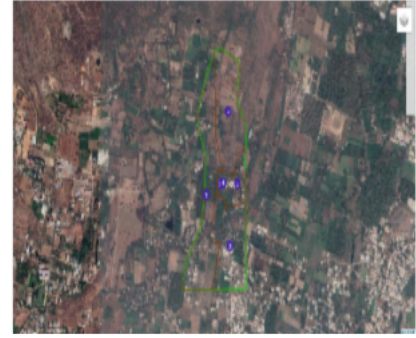

Nazri Naksha

Google Map View