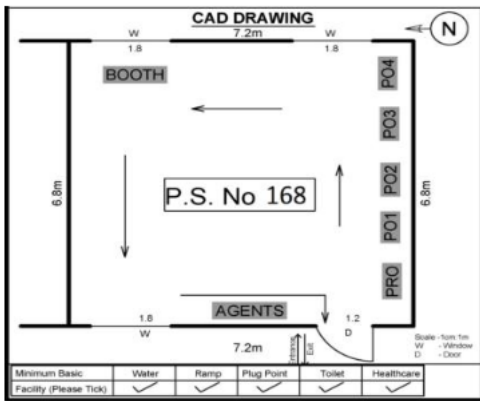

Nazri Naksha

Google Map View

Polling Station Building Front View

Polling Station Front View

Cad View

Key MAP View