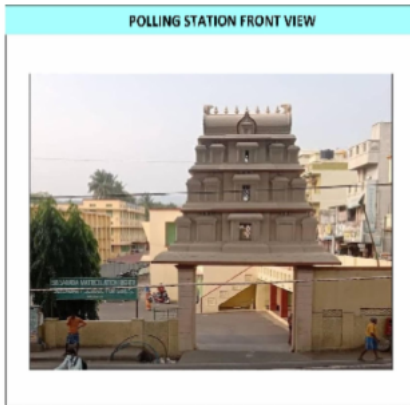

Polling Station Building Front View

Polling Station Front View