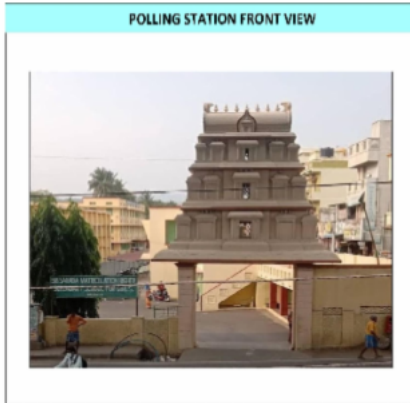

Polling Station Building Front View

Polling Station Front View