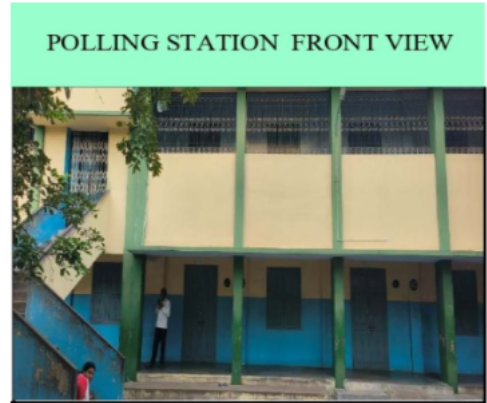

Polling Station Front View