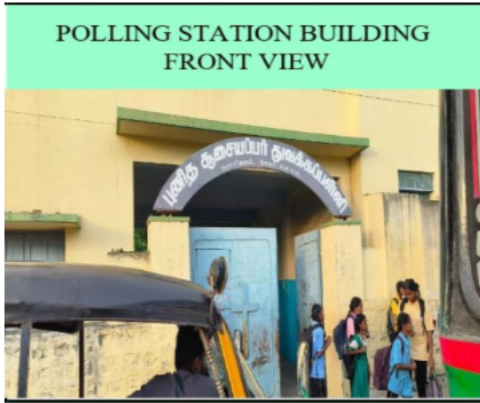

Polling Station Building Front View