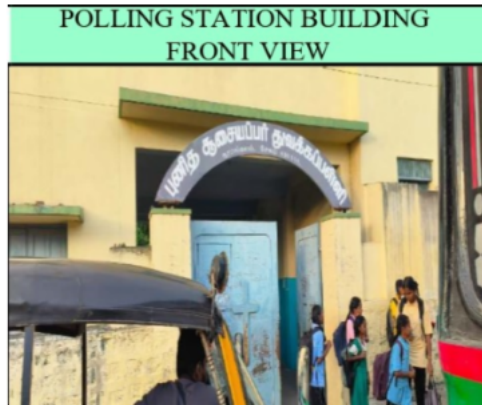

Polling Station Building Front View

Polling Station Front View