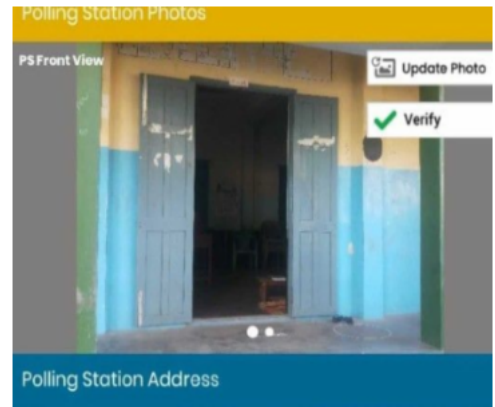

Polling Station Building Front View

Polling Station Front View