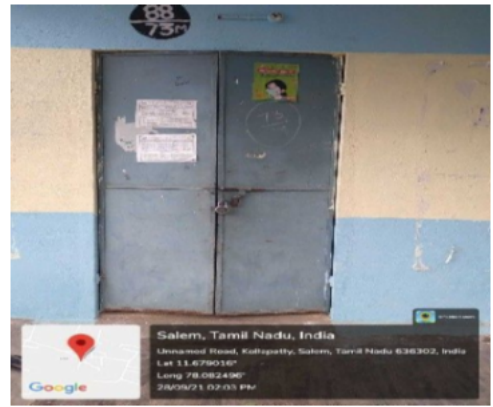

Polling Station Building Front View

Polling Station Front View