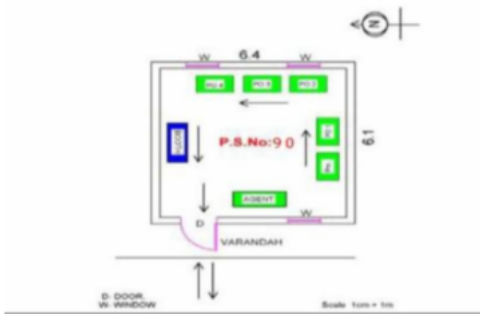

Google Map View

Polling Station Building Front View

Polling Station Front View

Cad View

Minimum Basic Facility (Phase 1 check)	WATER	SEWER	FLOOD POINT	TOILET	HEALTHY gate
	✓	✓	✓	✓	✓

Key MAP View

(a) Land marks	(b) Road Names	(c) Traffic flow	P.S. Polling station
----------------	----------------	------------------	----------------------