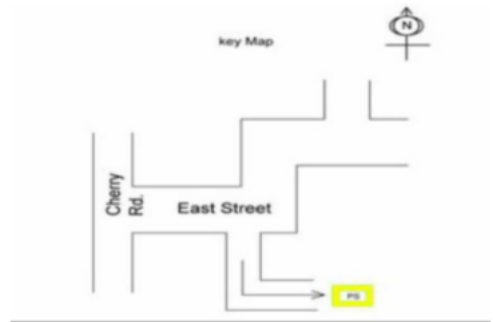

Google Map View

Polling Station Building Front View

Polling Station Front View

Cad View

Minimum Box	WATER	KAMP	FLUSH POINT	TOILET	SEALTY GATE
✓	✓	✓	✓	✓	✓

Key MAP View

(a) Land marks	(b) Road Names	(c) Traffic flow
✓	✓	✓