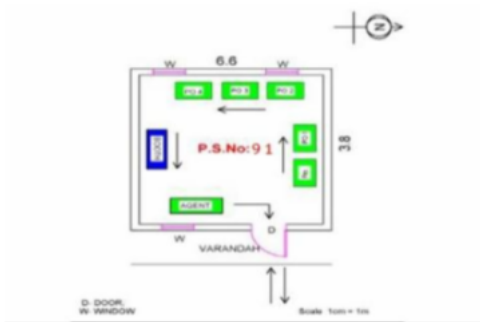

Google Map View

Polling Station Building Front View

Polling Station Front View

Cad View

Minimum Box	WATER	KAMP	FLUSH POINT	TOILET	SEALTY GATE
✓	✓	✓	✓	✓	✓

Key MAP View

(a) Land marks	(b) Road Names	(c) Traffic flow
✓	✓	✓