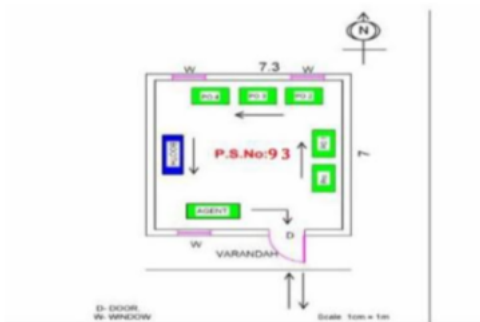

Google Map View

Polling Station Building Front View

Polling Station Front View

Cad View

Minimum Size	WATER	KAMP	PLUMB POINT	TOILET	REAR CHASE
Existing (square feet)	✓	✓	✓	✓	✓

Key MAP View

① Land mark	② Road Name	③ Traffic flow	P.S. Polling station
-------------	-------------	----------------	-----------------------------