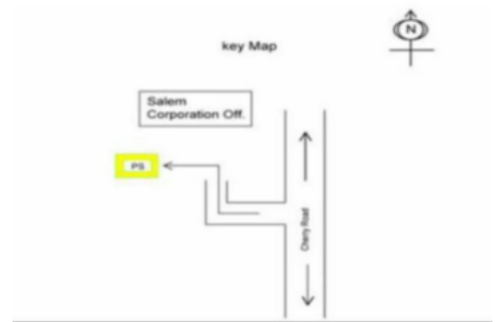

Google Map View

Polling Station Building Front View

Polling Station Front View

Cad View

Minimum Size	WATER	KAMP	PLUMB POINT	TOILET	REAR CHASE
Existing (square feet)	✓	✓	✓	✓	✓

Key MAP View

① Land mark	② Road Name	③ Traffic flow	P.S. Polling station
-------------	-------------	----------------	-----------------------------