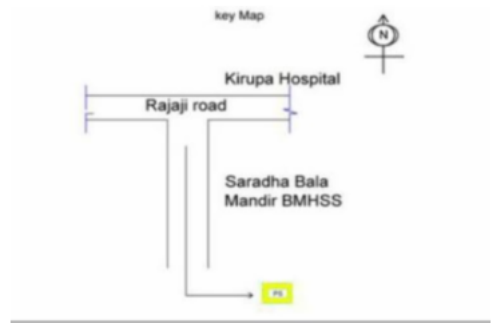

Google Map View

Polling Station Building Front View

Polling Station Front View

Cad View

Minimum Basic Facility (Please check)	WATER	RAMP	FLOOD POINT	TOILET	HEALTH CARE
	✓	✓	✓	✓	✓

Key MAP View

a) Land marks	b) Road Names	c) Traffic flow	P.S. Polling station
---------------	---------------	-----------------	----------------------