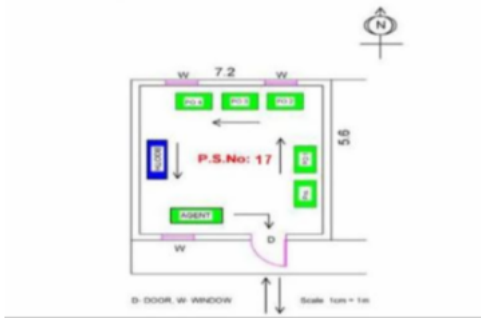

Google Map View

Polling Station Building Front View

Polling Station Front View

Cad View

Minimum Basic Facility (Place check)	WATER	KAMP	FLOOD POINT	TOILET	HEALTH CARE
	✓	✓	✓	✓	✓

Key MAP View

W Land marks	CHURCH
S Road Names	Yercaud Main Road
T Traffic flow	→ ←
P.S	Polling station