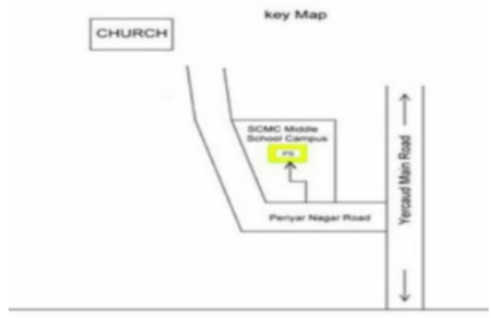

Google Map View

Polling Station Building Front View

Polling Station Front View

Cad View

Minimum Basic Facility (Place check)	WATER	KAMP	FLOOD POINT	TOILET	HEALTH CARE
	✓	✓	✓	✓	✓

Key MAP View

W Land marks	CHURCH
S Road Names	Yercaud Main Road
T Traffic flow	→ ←
P.S	Polling station