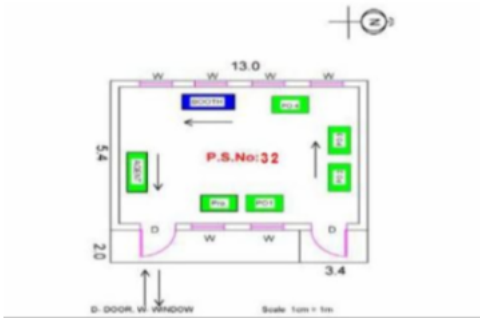

வாக்காளர் பதிவு அலுவலரின்  
கையொப்பம்

Nazri Naksha

Google Map View

Polling Station Building Front View

Polling Station Front View

Cad View

Key MAP View

| Minimum Basic Facility (Phone check) | WATER | MBP | PUS POST | TOILET | HEALTH CARE |
|--------------------------------------|-------|-----|----------|--------|-------------|
|                                      | ✓     | ✓   | ✓        | ✓      | ✓           |