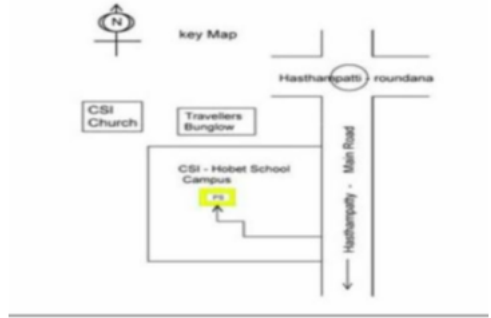

Google Map View

Polling Station Building Front View

Polling Station Front View

Cad View

Minimum Basic Facility (Please check)	WATER	EMP	FLOOD POINT	TOILET	NEARBY GATE
	✓	✓	✓	✓	✓

Key MAP View

a) Land marks				
b) Road Names				
c) Traffic flow				