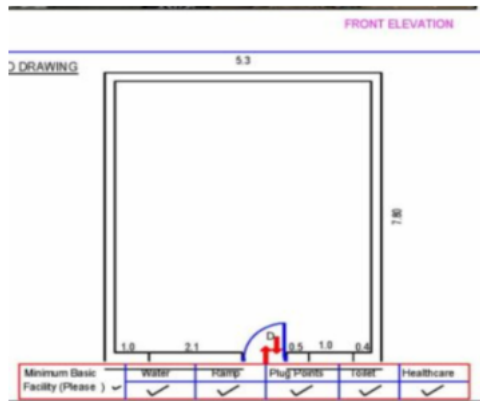

Nazri Naksha

Google Map View

Polling Station Building Front View

Polling Station Front View

Cad View

Key MAP View