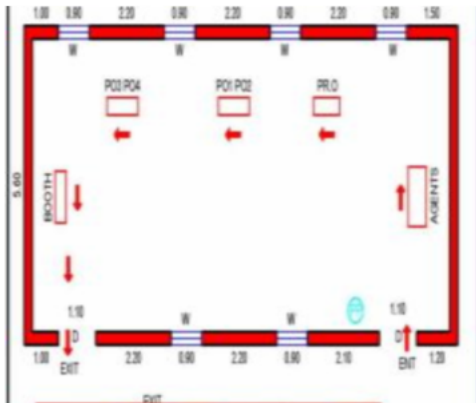

Nazri Naksha

Google Map View

Polling Station Building Front View

Polling Station Front View

Cad View

Key MAP View