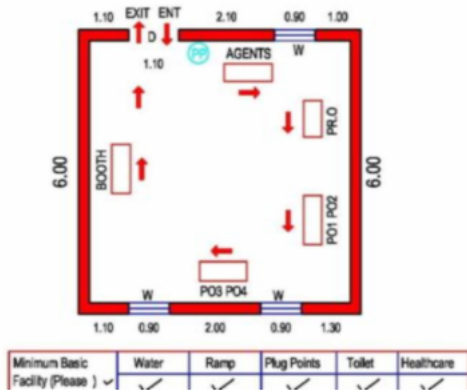

Nazri Naksha

Google Map View

Polling Station Building Front View

Polling Station Front View

Cad View

Key MAP View