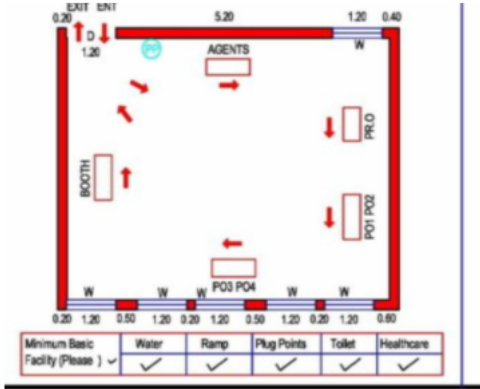

Nazri Naksha

Google Map View

Polling Station Building Front View

Polling Station Front View

Cad View

Key MAP View