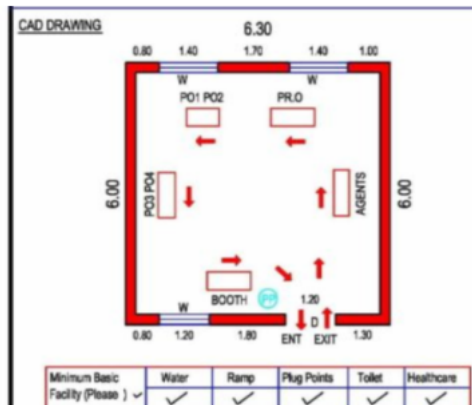

Nazri Naksha

Google Map View

Polling Station Building Front View

Polling Station Front View

Cad View

Key MAP View