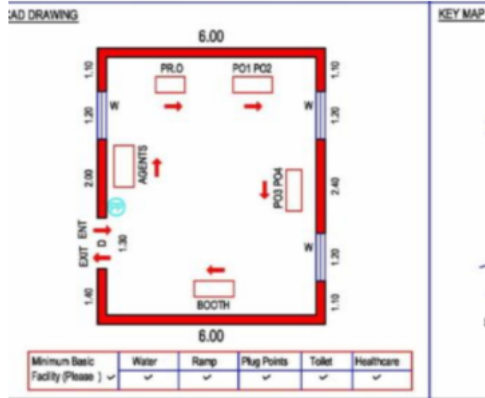

Nazri Naksha

Google Map View

Polling Station Building Front View

Polling Station Front View

Cad View

Key MAP View