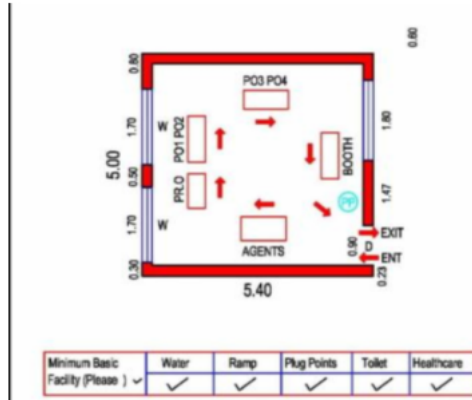

Nazri Naksha

Google Map View

Polling Station Building Front View

Polling Station Front View

Cad View

Key MAP View