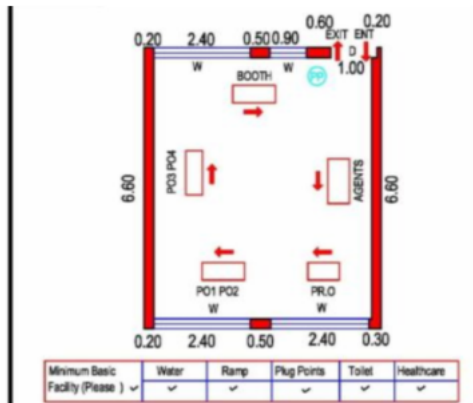

Nazri Naksha

Google Map View

Polling Station Building Front View

Polling Station Front View

Cad View

Key MAP View