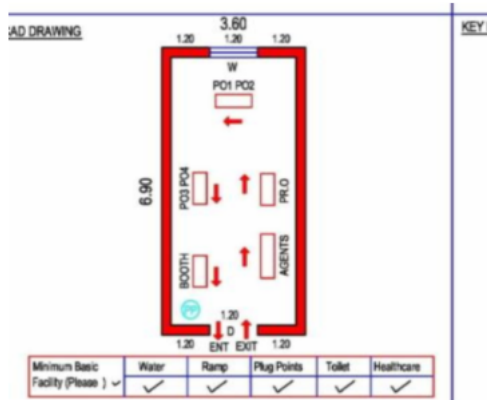

Nazri Naksha

Google Map View

Polling Station Building Front View

Polling Station Front View

Cad View

Key MAP View