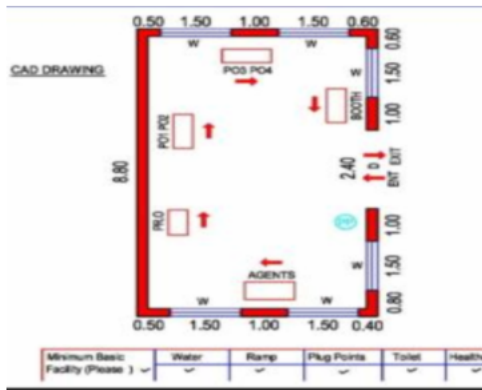

Nazri Naksha

Google Map View

Polling Station Building Front View

Polling Station Front View

Cad View

Key MAP View