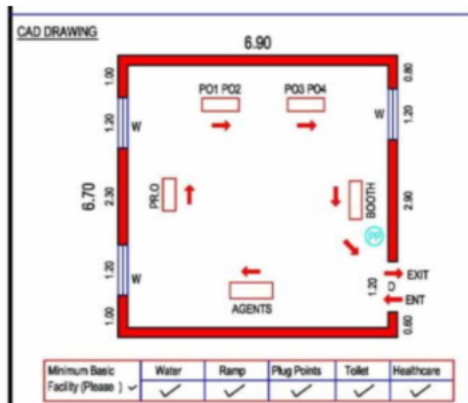

Nazri Naksha

Google Map View

Polling Station Building Front View

Polling Station Front View

Cad View

Key MAP View