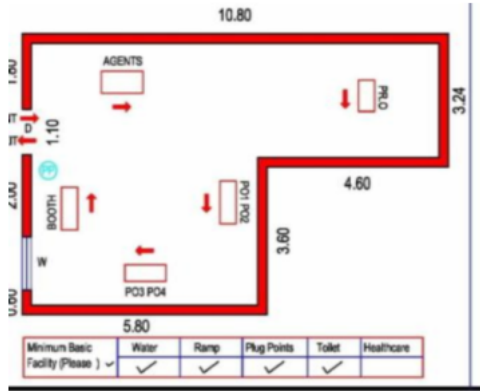

Nazri Naksha

Google Map View

Cad View