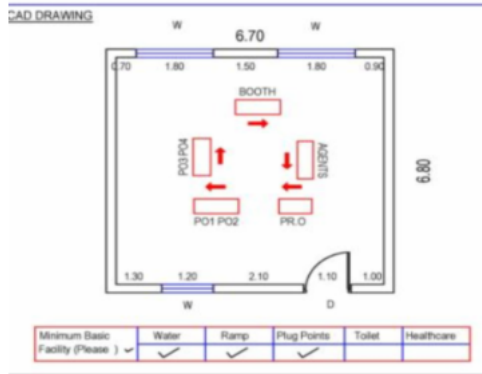

Nazri Naksha

Google Map View

Polling Station Building Front View

Polling Station Front View

Cad View

Key MAP View