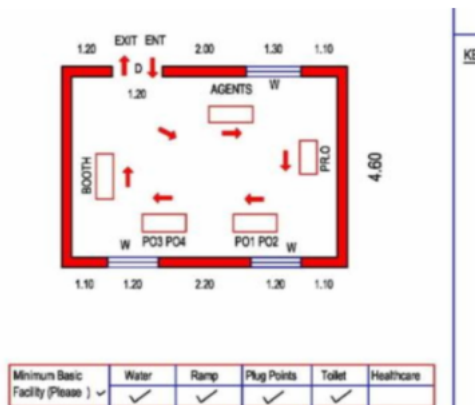

Nazri Naksha

Google Map View

Polling Station Building Front View

Polling Station Front View

Cad View

Key MAP View