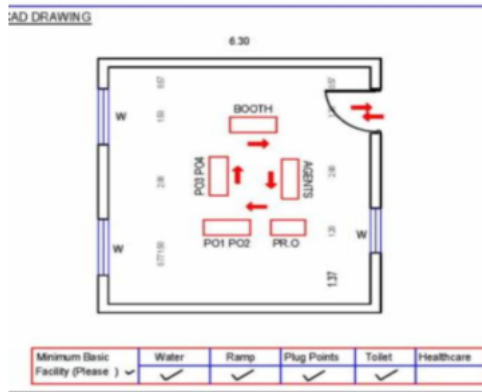

Nazri Naksha

Google Map View

Polling Station Building Front View

Polling Station Front View

Cad View

Key MAP View