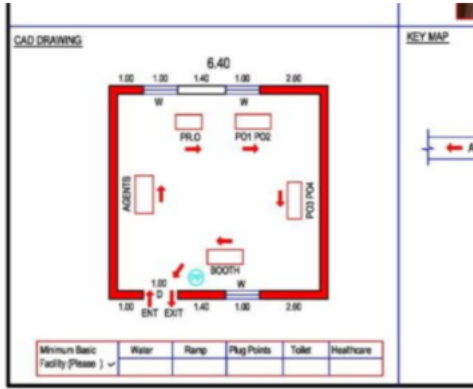

Nazri Naksha

Google Map View

Polling Station Building Front View

Polling Station Front View

Cad View

Key MAP View