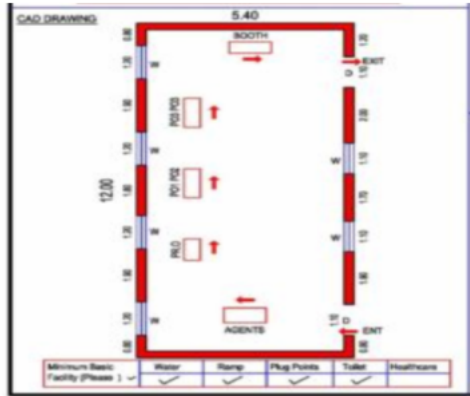

Nazri Naksha

Google Map View

Polling Station Building Front View

Polling Station Front View

Cad View

Key MAP View