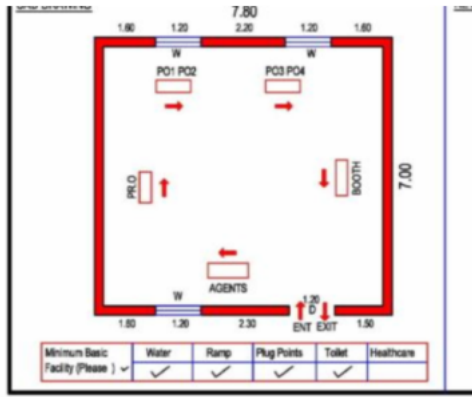

Nazri Naksha

Google Map View

Polling Station Building Front View

Polling Station Front View

Cad View

Key MAP View