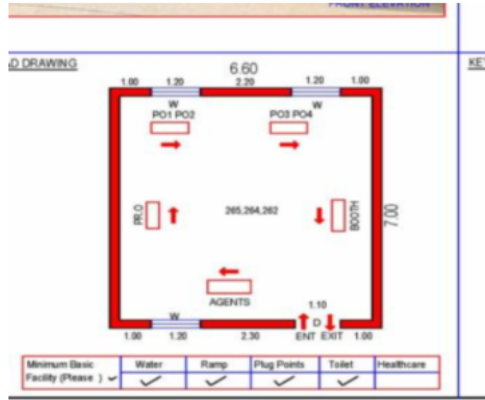

Nazri Naksha

Google Map View

Polling Station Building Front View

Polling Station Front View

Cad View

Key MAP View