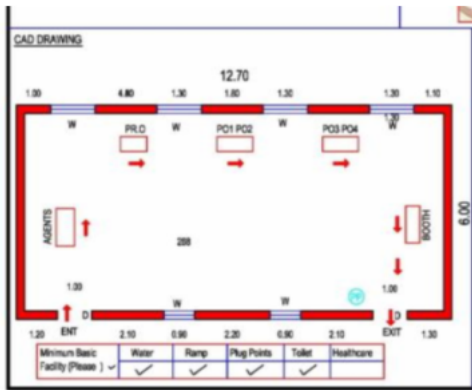

Nazri Naksha

Google Map View

Polling Station Building Front View

Polling Station Front View

Cad View

Key MAP View