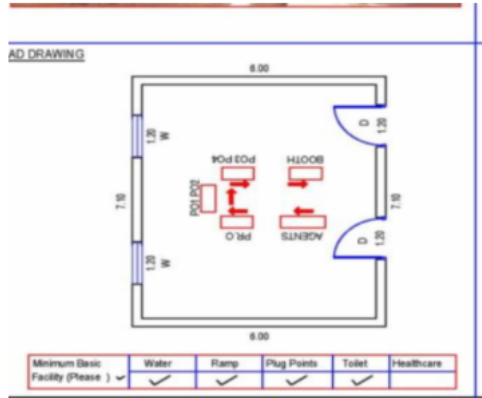

Nazri Naksha

Google Map View

Polling Station Building Front View

Polling Station Front View

Cad View

Key MAP View