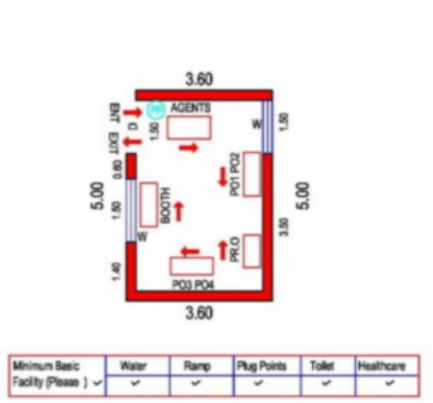

Nazri Naksha

Google Map View

Polling Station Building Front View

Polling Station Front View

Cad View

Key MAP View