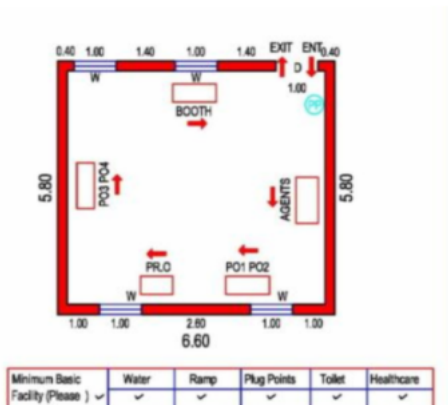

Nazri Naksha

Google Map View

Polling Station Building Front View

Polling Station Front View

Cad View

Key MAP View