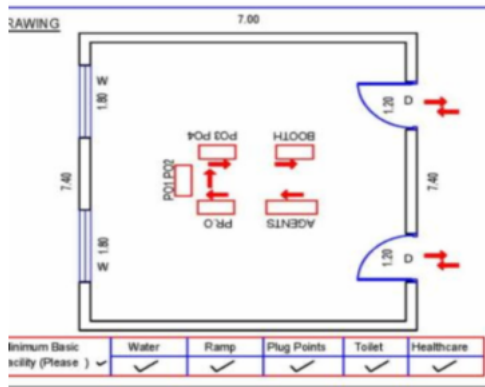

Nazri Naksha

Google Map View

Polling Station Building Front View

Polling Station Front View

Cad View

Key MAP View