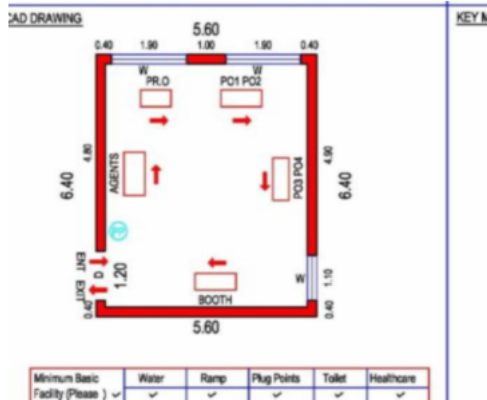

Nazri Naksha

Google Map View

Polling Station Building Front View

Polling Station Front View

Cad View

Key MAP View