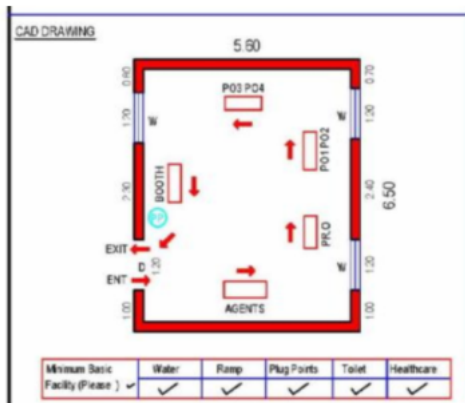

Polling Station Front View

Cad View