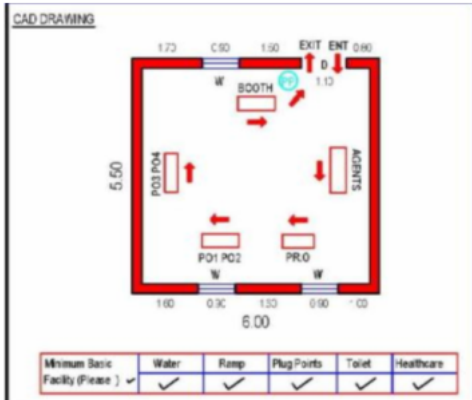

Nazri Naksha

Google Map View

Polling Station Building Front View

Polling Station Front View

Cad View

Key MAP View